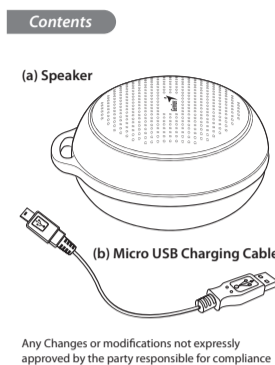

Contents

(a) Speaker

(b) Micro USB Charging Cable