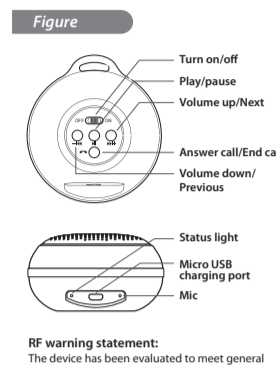

Contents

(a) Speaker

(b) Micro USB Charging Cable