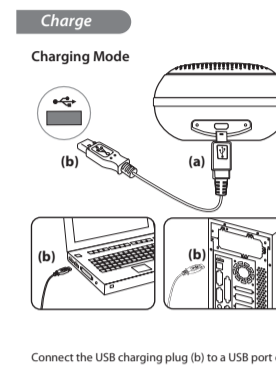

Contents

(a) Speaker

(b) Micro USB Charging Cable