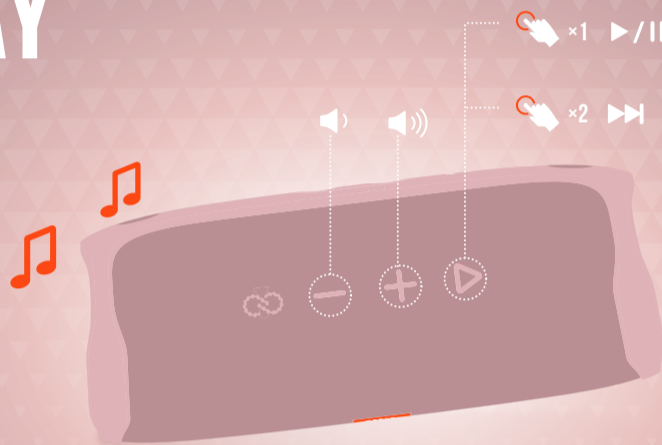

QUICK START GUIDE

FLIP 5

BC

WHAT'S IN THE BOX

BLUETOOTH PAIRING

PLAY

PARTYBOOST

APP

JBL CONNECT

USE THE JBL CONNECT APP FOR SPEAKER CONFIGURATION AND SOFTWARE UPGRADE.

CHARGING

USB

100% 50% 20%

WATERPROOF IPX7

TECH SPEC

| | |
|---|---|
| BLUETOOTH® VERSION: | 4.2 |
| SUPPORT: | A2DP V1.3, AVRCP V1.6 |
| TRANSDUCER: | 44 X 80MM |
| RATED POWER: | 20W RMS |
| FREQUENCY RESPONSE: | 65HZ – 20KHZ |
| SIGNAL-TO-NOISE RATIO: | > 80DB |
| BATTERY TYPE: | LITHIUM-ION POLYMER 17.28WH (EQUIVALENT TO 3.6V, 4800MAH) |
| BATTERY CHARGE TIME: | 2.5 HOURS (5V/3A) |
| MUSIC PLAYTIME: | UP TO 12 HOURS (VARIES BY VOLUME LEVEL AND AUDIO CONTENT) |
| BLUETOOTH® TRANSMITTER POWER: | 0 – 110DB |
| BLUETOOTH® TRANSMITTER FREQUENCY RANGE: | 2.402 – 2.480GHZ |
| BLUETOOTH® TRANSMITTER MODULATION: | GFSK, π/4 DQPSK, 8DPSK |
| DIMENSION (W x D x H): | 181 X 69 X 74MM |
| WEIGHT: | 540G |