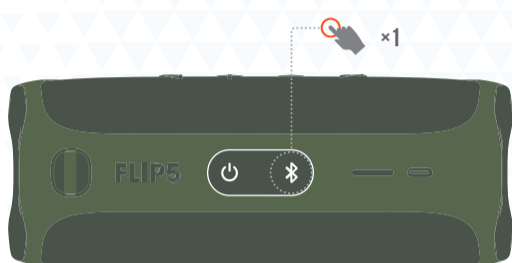

QUICK START GUIDE

FLIP 5

BC

WHAT'S IN THE BOX

BLUETOOTH PAIRING

PLAY

PARTYBOOST

APP

JBL CONNECT

USE THE JBL CONNECT APP FOR SPEAKER CONFIGURATION AND SOFTWARE UPGRADE.

CHARGING

USB

100% 50% 20%

WATERPROOF IPX7

TECH SPEC

| | |
|---|---|
| BLUETOOTH® VERSION: | 4.2 |
| SUPPORT: | A2DP V1.3, AVRCP V1.6 |
| TRANSDUCER: | 44 X 80MM |
| RATED POWER: | 20W RMS |
| FREQUENCY RESPONSE: | 65HZ – 20KHZ |
| SIGNAL-TO-NOISE RATIO: | > 80DB |
| BATTERY TYPE: | LITHIUM-ION POLYMER 17.28WH (EQUIVALENT TO 3.6V, 4800MAH) |
| BATTERY CHARGE TIME: | 2.5 HOURS (5V/3A) |
| MUSIC PLAYTIME: | UP TO 12 HOURS (VARIES BY VOLUME LEVEL AND AUDIO CONTENT) |
| BLUETOOTH® TRANSMITTER POWER: | 0 – 110DB |
| BLUETOOTH® TRANSMITTER FREQUENCY RANGE: | 2.402 – 2.480GHZ |
| BLUETOOTH® TRANSMITTER MODULATION: | GFSK, π/4 DQPSK, 8DPSK |
| DIMENSION (W x D x H): | 181 X 69 X 74MM |
| WEIGHT: | 540G |