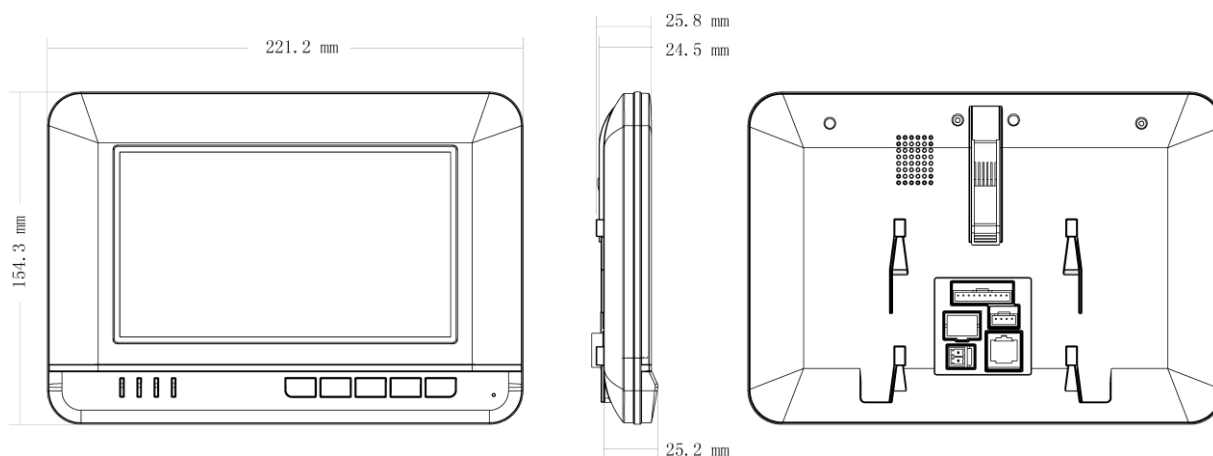

DH-VTH1520A

Operating modes	input	Mechanical keys(emergency, protection, video talk, monitoring,unlock), Touch screen technology	
Alarm	Alarm input	Support 8 channels input	
Network	Ethernet	10 M / 100 Mbps adaptive	
	network protocol	TCP/IP	
General	Power	DC 10~15V or supply directly by Special switching power	
	Power Consumption	Standby ≤1.5W, work≤7W	
	work environment	Temperature:	-10°C~+60°C
		Humidity:	10~90%RH
	Dimensions	221.2mm×154.3mm×25.8mm (L*W*T) ;	
Weight	0.8Kg;		

Dimensions

Dahua Technology Co., Ltd.

1187BinAn Road, Binjiang District, Hangzhou, China

Tel: +86-571-87688883

Fax: +86-571-87688815

Email:overseas@dahuatech.com

www.dahuatech.com

*Design and specifications are subject to change without notice.