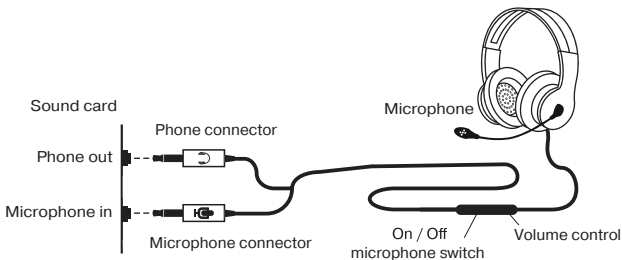

SPECIAL FEATURES

- Designed for professional gaming
- Superior sound quality
- Compatible with a variety of Media-players
- Non-tangling cable with fabric braid
- 2*3.5 mm (3 pin) jack
- Comfortable seating

CONNECTION AND OPERATION

- Connect 3.5mm headphone jacks to the source audio output connectors (computer sound card, laptop), as shown in the diagram (Fig. 1).

Fig. 1. Connection diagram

TECHNICAL SPECIFICATIONS