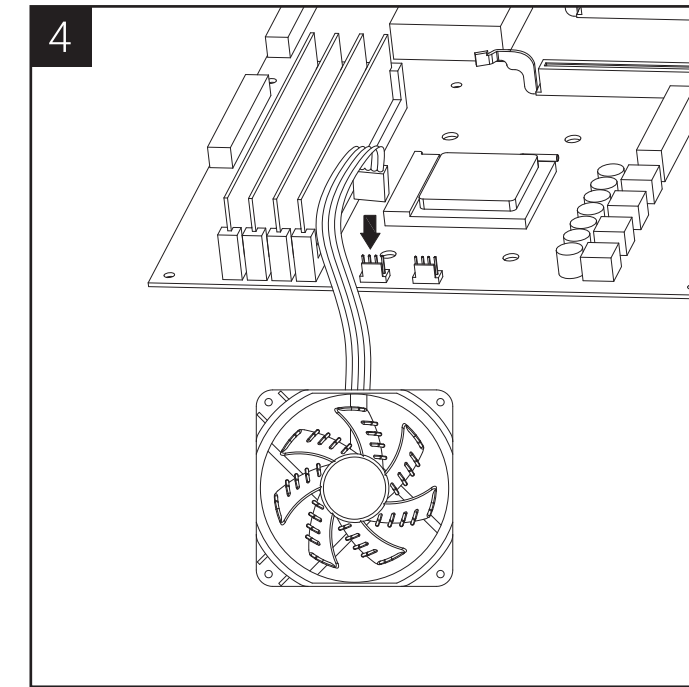

AMD

Save Money. Cool Better.

aerocool.io

Back