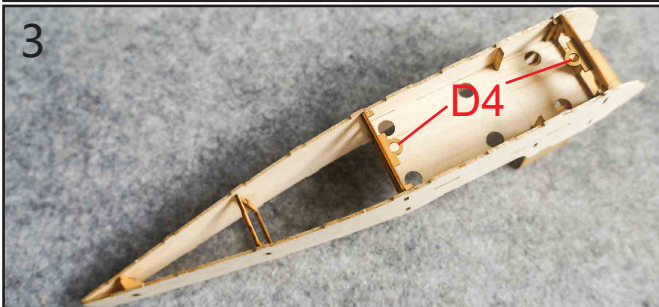

# ZYO-6 Balsa Hand Launch Free Flight Model

Assemble together the parts and paste with little 502 glue at joints.

Display the C.G.

Pls prepare the suitable small screws at the head for adjusting the C.G.

# ZYO-6 Balsawood Free Flight Airplane

★This model is suitable for flying and landing off at soft lawn.