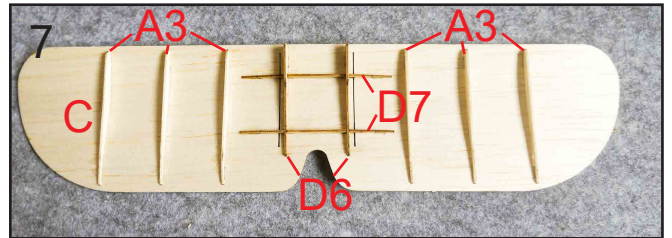

# ZYO-6 Balsa Hand Launch Free Flight Model

Assemble together the parts and paste with little 502 glue at joints.

Display the C.G.

Pls prepare the suitable small screws at the head for adjusting the C.G.

# ZYO-6 Balsawood Free Flight Airplane

★This model is suitable for flying and landing off at soft lawn.