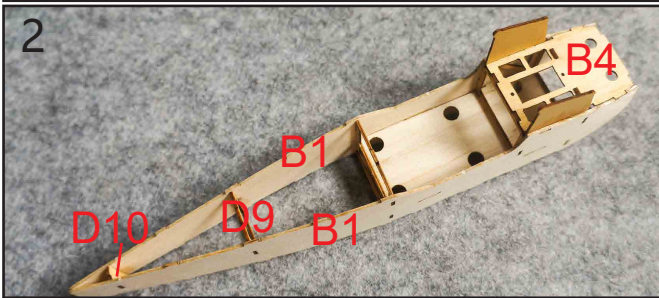

# ZYO-6 Balsa Hand Launch Free Flight Model

Assemble together the parts and paste with little 502 glue at joints.

Display the C.G.

Pls prepare the suitable small screws at the head for adjusting the C.G.

# ZYO-6 Balsawood Free Flight Airplane

★This model is suitable for flying and landing off at soft lawn.