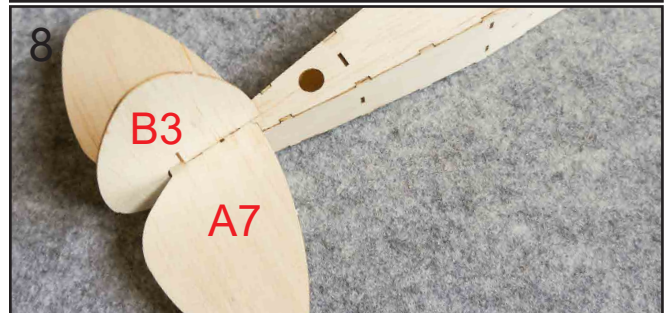

# ZYO-6 Balsa Hand Launch Free Flight Model

Assemble together the parts and paste with little 502 glue at joints.

Display the C.G.

Pls prepare the suitable small screws at the head for adjusting the C.G.

# ZYO-6 Balsawood Free Flight Airplane

★This model is suitable for flying and landing off at soft lawn.