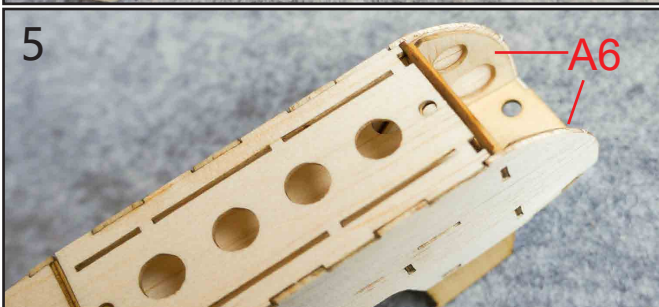

# ZYO-6 Balsa Hand Launch Free Flight Model

Assemble together the parts and paste with little 502 glue at joints.

Display the C.G.

Pls prepare the suitable small screws at the head for adjusting the C.G.

# ZYO-6 Balsawood Free Flight Airplane

★This model is suitable for flying and landing off at soft lawn.