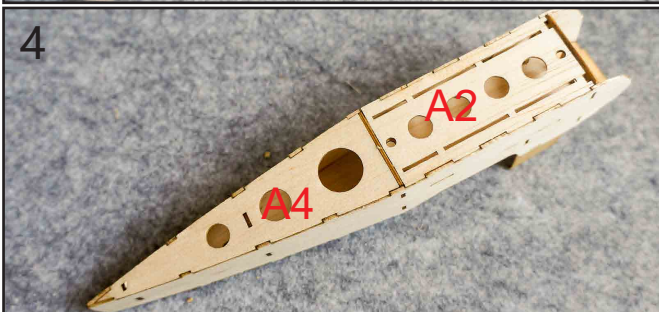

# ZYO-6 Balsa Hand Launch Free Flight Model

Assemble together the parts and paste with little 502 glue at joints.

Display the C.G.

Pls prepare the suitable small screws at the head for adjusting the C.G.

# ZYO-6 Balsawood Free Flight Airplane

★This model is suitable for flying and landing off at soft lawn.