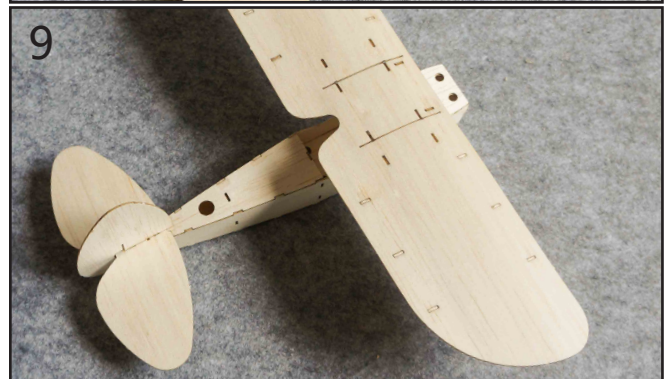

# ZYO-6 Balsa Hand Launch Free Flight Model

Assemble together the parts and paste with little 502 glue at joints.

Display the C.G.

Pls prepare the suitable small screws at the head for adjusting the C.G.

# ZYO-6 Balsawood Free Flight Airplane

★This model is suitable for flying and landing off at soft lawn.