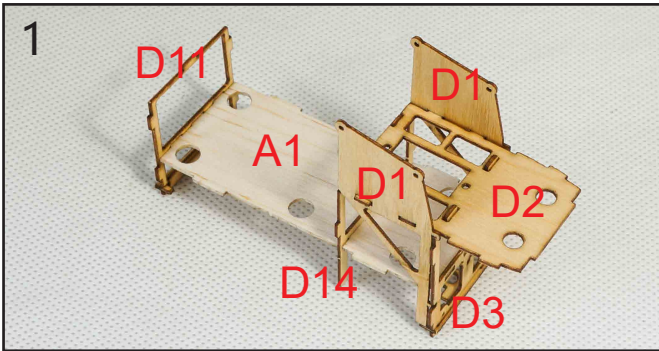

# ZYO-6 Balsa Hand Launch Free Flight Model

Assemble together the parts and paste with little 502 glue at joints.

Display the C.G.

Pls prepare the suitable small screws at the head for adjusting the C.G.

# ZYO-6 Balsawood Free Flight Airplane

★This model is suitable for flying and landing off at soft lawn.