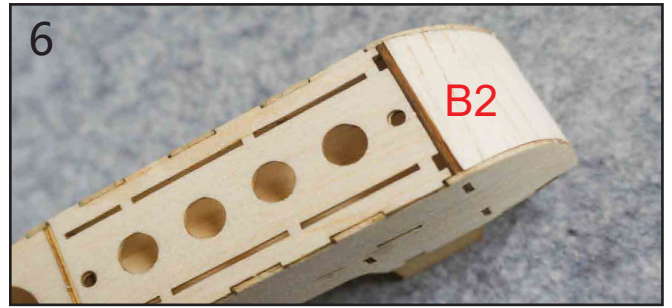

# ZYO-6 Balsa Hand Launch Free Flight Model

Assemble together the parts and paste with little 502 glue at joints.

Display the C.G.

Pls prepare the suitable small screws at the head for adjusting the C.G.

# ZYO-6 Balsawood Free Flight Airplane

★This model is suitable for flying and landing off at soft lawn.