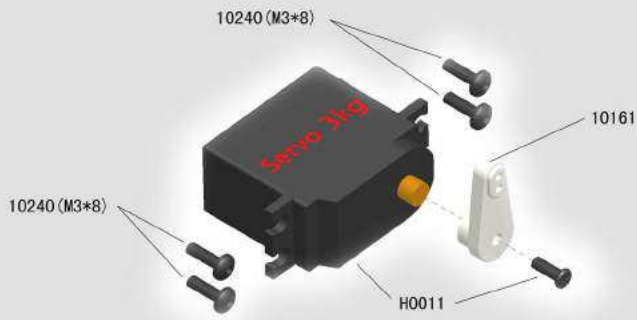

Рулевой сервопривод

(Схема 6-1)