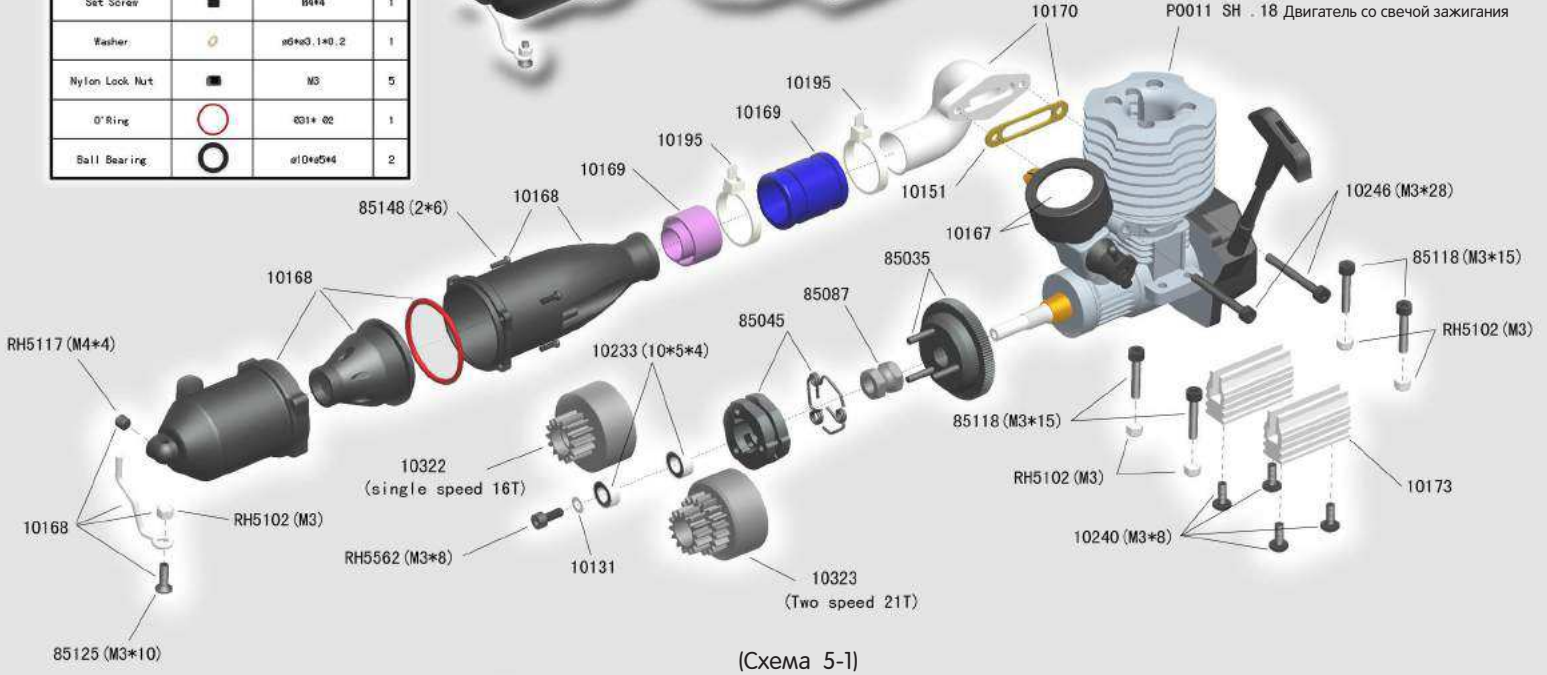

P0010 G0 . 18 Двигатель со свечой зажигания
P0011 SH . 18 Двигатель со свечой зажигания

Центральная трансмиссия BULLDOG N1