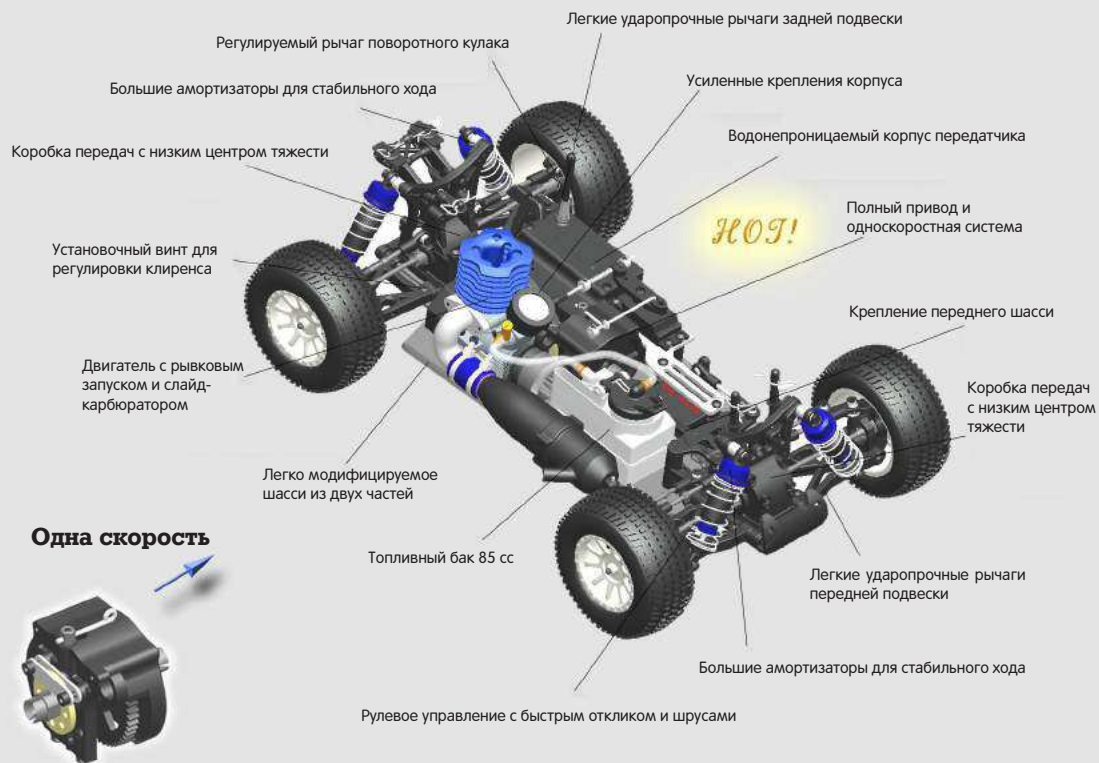

RH1021 BULLDOG N1 (Single Speed)

Характеристики RH1021:

1. Длина: 415 мм
2. Ширина: 255 мм
3. Высота: 142 мм
4. Колесная база: 275/280 мм
5. Передаточное число: 9.1:1
6. Шины: 95*40 мм
7. Вес: 1840 г (Bulldog N1)

Стандартное оборудование:

1. Рулевой сервопривод: 3 кг/см
2. Сервопривод тяги: 3 кг/см
3. Двигатель: GO.18 или SH.18
4. Радио: 2 канала AM