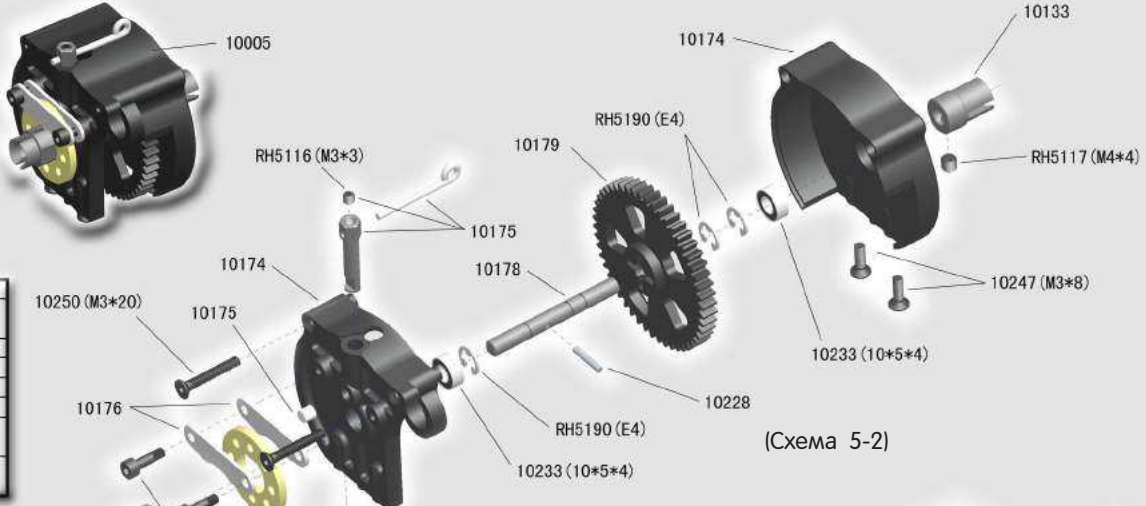

В O M

TYPE	ICON	SPEC	QTY
Cap Head Hex Screw		M3x10	2
Flat Head Hex		M3x8	4
		M3x20	2
Set Screw		M3x3	1
		M4x4	2
E clip		ø4	3
Ball Bearing		ø10xø5x4	2