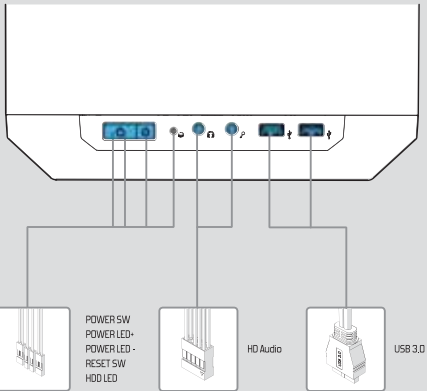

6 Connect Cables for Front I/O