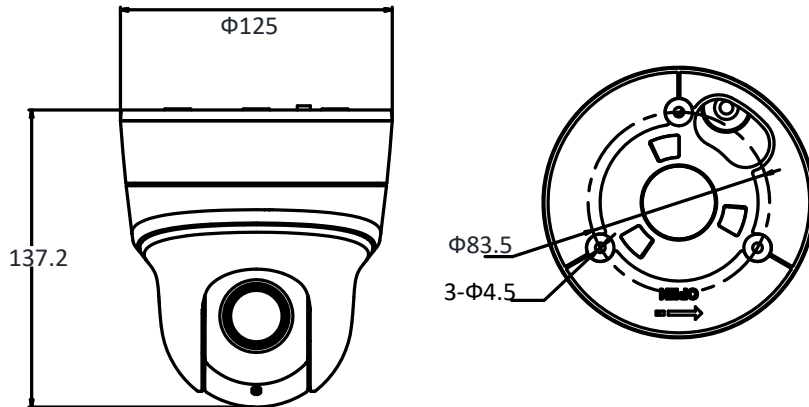

Order Model

DS-2DE2204IW-DE3

Dimension