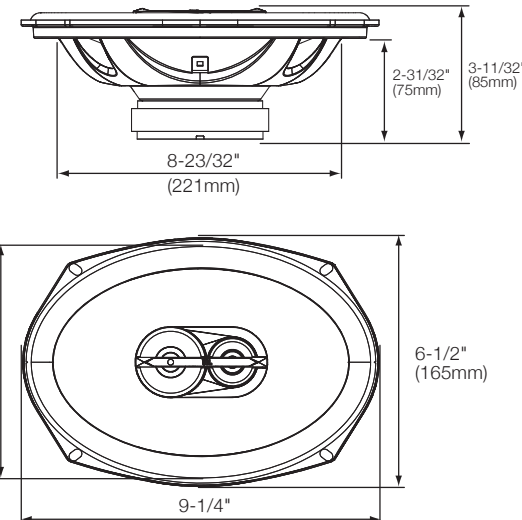

CS742

CS752

CS762

CS769

CS760C

CS753

CS763

Торговая марка: JBL
Назначение товара: АВТОМОБИЛЬНАЯ АКУСТИЧЕСКАЯ СИСТЕМА
Иготовитель: ХАРМАН ИНТЕРНЕШНЛ ИНДАСТРИЗ ИНКОРПОРЕЙТЕД, США, 06901 КОННЕКТИКУТ, Г.СТЭМФОРД, АТЛАНТИК СТРИТ 400, ОБИС 1500

SPECIFICATIONS

Table with 8 columns (CS742, CS752, CS753, CS762, CS763, CS769, CS760C) and 15 rows of technical specifications.

TECHNISCHE DATEN

Table with 8 columns (CS742, CS752, CS753, CS762, CS763, CS769, CS760C) and 15 rows of technical specifications in German.

CARACTÉRISTIQUES

Table with 8 columns (CS742, CS752, CS753, CS762, CS763, CS769, CS760C) and 15 rows of technical specifications in French.

ESPECIFICACIONES

Table with 8 columns (CS742, CS752, CS753, CS762, CS763, CS769, CS760C) and 15 rows of technical specifications in Spanish.

SPECIFICATIES

Table with 8 columns (CS742, CS752, CS753, CS762, CS763, CS769, CS760C) and 15 rows of technical specifications in Dutch.

SPECIFIKATIONER

Table with 8 columns (CS742, CS752, CS753, CS762, CS763, CS769, CS760C) and 15 rows of technical specifications in Swedish.

SPECIFICHE

Table with 8 columns (CS742, CS752, CS753, CS762, CS763, CS769, CS760C) and 15 rows of technical specifications in Italian.

SPECIFIKATIONER

Table with 8 columns (CS742, CS752, CS753, CS762, CS763, CS769, CS760C) and 15 rows of technical specifications in Danish.

TEKNISET TIEDOT

Table with 8 columns (CS742, CS752, CS753, CS762, CS763, CS769, CS760C) and 15 rows of technical specifications in Finnish.

仕様

Table with 8 columns (CS742, CS752, CS753, CS762, CS763, CS769, CS760C) and 15 rows of technical specifications in Japanese.

規格

Table with 8 columns (CS742, CS752, CS753, CS762, CS763, CS769, CS760C) and 15 rows of technical specifications in Chinese.

ХАРАКТЕРИСТИКИ