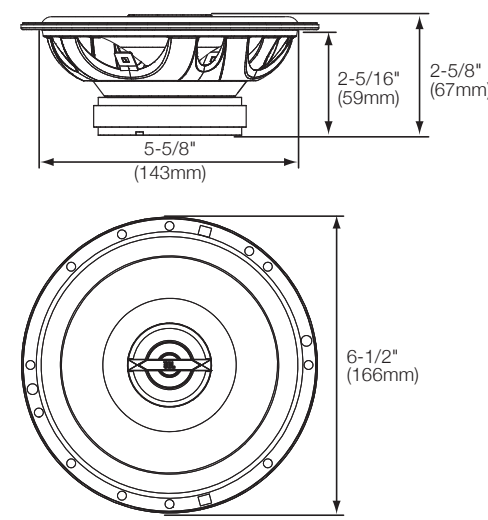

CS742

CS752

CS762

CS769

CS760C

CS753

CS763

Торговая марка: JBL
Назначение товара: АВТОМОБИЛЬНАЯ АКУСТИЧЕСКАЯ СИСТЕМА
Иготовитель: ХАРМАН ИНТЕРНЕШНЛ ИНДАСТРИЗ ИНКОРПОРЕЙТЕД, США, 06901 КОННЕКТИКУТ, Г.СТЭМФОРД, АТЛАНТИК СТРИТ 400, ОБИС 1500

SPECIFICATIONS

Table with 8 columns (CS742, CS752, CS753, CS762, CS763, CS769, CS760C) and 15 rows of technical specifications.

TECHNISCHE DATEN

Table with 8 columns (CS742, CS752, CS753, CS762, CS763, CS769, CS760C) and 15 rows of technical specifications in German.

CARACTÉRISTIQUES

Table with 8 columns (CS742, CS752, CS753, CS762, CS763, CS769, CS760C) and 15 rows of technical specifications in French.

ESPECIFICACIONES

Table with 8 columns (CS742, CS752, CS753, CS762, CS763, CS769, CS760C) and 15 rows of technical specifications in Spanish.

SPECIFICATIES

Table with 8 columns (CS742, CS752, CS753, CS762, CS763, CS769, CS760C) and 15 rows of technical specifications in Dutch.

SPECIFIKATIONER

Table with 8 columns (CS742, CS752, CS753, CS762, CS763, CS769, CS760C) and 15 rows of technical specifications in Swedish.

SPECIFICHE

Table with 8 columns (CS742, CS752, CS753, CS762, CS763, CS769, CS760C) and 15 rows of technical specifications in Italian.

SPECIFIKATIONER

Table with 8 columns (CS742, CS752, CS753, CS762, CS763, CS769, CS760C) and 15 rows of technical specifications in Danish.

TEKNISET TIEDOT

Table with 8 columns (CS742, CS752, CS753, CS762, CS763, CS769, CS760C) and 15 rows of technical specifications in Finnish.

仕様

Table with 8 columns (CS742, CS752, CS753, CS762, CS763, CS769, CS760C) and 15 rows of technical specifications in Japanese.

規格

Table with 8 columns (CS742, CS752, CS753, CS762, CS763, CS769, CS760C) and 15 rows of technical specifications in Chinese.

ХАРАКТЕРИСТИКИ