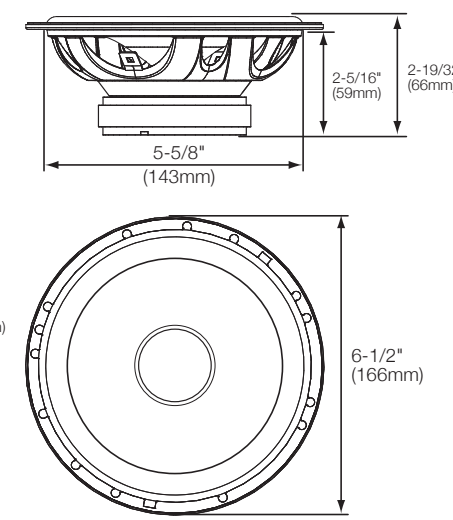

CS742

CS752

CS762

CS769

CS760C

CS753

CS763

Торговая марка: JBL
Назначение товара: АВТОМОБИЛЬНАЯ АКУСТИЧЕСКАЯ СИСТЕМА
Иготовитель: ХАРМАН ИНТЕРНЕШНЛ ИНДАСТРИЗ ИНКОРПОРЕЙТЕД, США, 06901 КОННЕКТИКУТ, Г.СТЭМФОРД, АТЛАНТИК СТРИТ 400, ОБИС 1500

SPECIFICATIONS

Table with 8 columns (CS742, CS752, CS753, CS762, CS763, CS769, CS760C) and 15 rows of technical specifications.

TECHNISCHE DATEN

Table with 8 columns (CS742, CS752, CS753, CS762, CS763, CS769, CS760C) and 15 rows of technical specifications in German.

CARACTÉRISTIQUES

Table with 8 columns (CS742, CS752, CS753, CS762, CS763, CS769, CS760C) and 15 rows of technical specifications in French.

ESPECIFICACIONES

Table with 8 columns (CS742, CS752, CS753, CS762, CS763, CS769, CS760C) and 15 rows of technical specifications in Spanish.

SPECIFICATIES

Table with 8 columns (CS742, CS752, CS753, CS762, CS763, CS769, CS760C) and 15 rows of technical specifications in Dutch.

SPECIFIKATIONER

Table with 8 columns (CS742, CS752, CS753, CS762, CS763, CS769, CS760C) and 15 rows of technical specifications in Swedish.

SPECIFICHE

Table with 8 columns (CS742, CS752, CS753, CS762, CS763, CS769, CS760C) and 15 rows of technical specifications in Italian.

SPECIFIKATIONER

Table with 8 columns (CS742, CS752, CS753, CS762, CS763, CS769, CS760C) and 15 rows of technical specifications in Danish.

TEKNISET TIEDOT

Table with 8 columns (CS742, CS752, CS753, CS762, CS763, CS769, CS760C) and 15 rows of technical specifications in Finnish.

仕様

Table with 8 columns (CS742, CS752, CS753, CS762, CS763, CS769, CS760C) and 15 rows of technical specifications in Japanese.

規格

Table with 8 columns (CS742, CS752, CS753, CS762, CS763, CS769, CS760C) and 15 rows of technical specifications in Chinese.

ХАРАКТЕРИСТИКИ