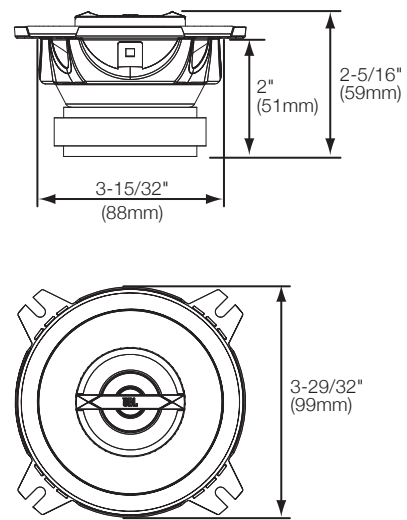

CS742

CS752

CS762

CS769

CS760C

CS753

CS763

Торговая марка: JBL
Назначение товара: АВТОМОБИЛЬНАЯ АКУСТИЧЕСКАЯ СИСТЕМА
Иготовитель: ХАРМАН ИНТЕРНЕШНЛ ИНДАСТРИЗ ИНКОРПОРЕЙТЕД, США, 06901 КОННЕКТИКУТ, Г.СТЭМФОРД, АТЛАНТИК СТРИТ 400, ОБИС 1500

SPECIFICATIONS

Table with 8 columns (CS742, CS752, CS753, CS762, CS763, CS769, CS760C) and 15 rows of technical specifications.

TECHNISCHE DATEN

Table with 8 columns (CS742, CS752, CS753, CS762, CS763, CS769, CS760C) and 15 rows of technical specifications in German.

CARACTÉRISTIQUES

Table with 8 columns (CS742, CS752, CS753, CS762, CS763, CS769, CS760C) and 15 rows of technical specifications in French.

ESPECIFICACIONES

Table with 8 columns (CS742, CS752, CS753, CS762, CS763, CS769, CS760C) and 15 rows of technical specifications in Spanish.

SPECIFICATIES

Table with 8 columns (CS742, CS752, CS753, CS762, CS763, CS769, CS760C) and 15 rows of technical specifications in Dutch.

SPECIFIKATIONER

Table with 8 columns (CS742, CS752, CS753, CS762, CS763, CS769, CS760C) and 15 rows of technical specifications in Swedish.

SPECIFICHE

Table with 8 columns (CS742, CS752, CS753, CS762, CS763, CS769, CS760C) and 15 rows of technical specifications in Italian.

SPECIFIKATIONER

Table with 8 columns (CS742, CS752, CS753, CS762, CS763, CS769, CS760C) and 15 rows of technical specifications in Danish.

TEKNISET TIEDOT

Table with 8 columns (CS742, CS752, CS753, CS762, CS763, CS769, CS760C) and 15 rows of technical specifications in Finnish.

仕様

Table with 8 columns (CS742, CS752, CS753, CS762, CS763, CS769, CS760C) and 15 rows of technical specifications in Japanese.

規格

Table with 8 columns (CS742, CS752, CS753, CS762, CS763, CS769, CS760C) and 15 rows of technical specifications in Chinese.

ХАРАКТЕРИСТИКИ