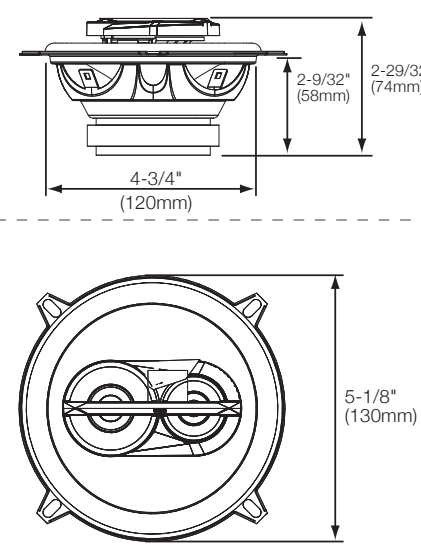

CS742

CS752

CS762

CS769

CS760C

CS753

CS763

Торговая марка: JBL
Назначение товара: АВТОМОБИЛЬНАЯ АКУСТИЧЕСКАЯ СИСТЕМА
Иготовитель: ХАРМАН ИНТЕРНЕШНЛ ИНДАСТРИЗ ИНКОРПОРЕЙТЕД, США, 06901 КОННЕКТИКУТ, Г.СТЭМФОРД, АТЛАНТИК СТРИТ 400, ОБИС 1500

SPECIFICATIONS

Table with 8 columns (CS742, CS752, CS753, CS762, CS763, CS769, CS760C) and 15 rows of technical specifications.

TECHNISCHE DATEN

Table with 8 columns (CS742, CS752, CS753, CS762, CS763, CS769, CS760C) and 15 rows of technical specifications in German.

CARACTÉRISTIQUES

Table with 8 columns (CS742, CS752, CS753, CS762, CS763, CS769, CS760C) and 15 rows of technical specifications in French.

ESPECIFICACIONES

Table with 8 columns (CS742, CS752, CS753, CS762, CS763, CS769, CS760C) and 15 rows of technical specifications in Spanish.

SPECIFICATIES

Table with 8 columns (CS742, CS752, CS753, CS762, CS763, CS769, CS760C) and 15 rows of technical specifications in Dutch.

SPECIFIKATIONER

Table with 8 columns (CS742, CS752, CS753, CS762, CS763, CS769, CS760C) and 15 rows of technical specifications in Swedish.

SPECIFICHE

Table with 8 columns (CS742, CS752, CS753, CS762, CS763, CS769, CS760C) and 15 rows of technical specifications in Italian.

SPECIFIKATIONER

Table with 8 columns (CS742, CS752, CS753, CS762, CS763, CS769, CS760C) and 15 rows of technical specifications in Danish.

TEKNISET TIEDOT

Table with 8 columns (CS742, CS752, CS753, CS762, CS763, CS769, CS760C) and 15 rows of technical specifications in Finnish.

仕様

Table with 8 columns (CS742, CS752, CS753, CS762, CS763, CS769, CS760C) and 15 rows of technical specifications in Japanese.

規格

Table with 8 columns (CS742, CS752, CS753, CS762, CS763, CS769, CS760C) and 15 rows of technical specifications in Chinese.

ХАРАКТЕРИСТИКИ