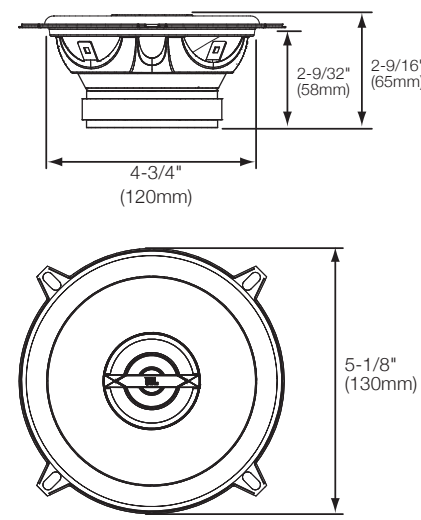

CS742

CS752

CS762

CS769

CS760C

CS753

CS763

Торговая марка: JBL
Назначение товара: АВТОМОБИЛЬНАЯ АКУСТИЧЕСКАЯ СИСТЕМА
Иготовитель: ХАРМАН ИНТЕРНЕШНЛ ИНДАСТРИЗ ИНКОРПОРЕЙТЕД, США, 06901 КОННЕКТИКУТ, Г.СТЭМФОРД, АТЛАНТИК СТРИТ 400, ОБИС 1500

SPECIFICATIONS

Table with 8 columns (CS742, CS752, CS753, CS762, CS763, CS769, CS760C) and 15 rows of technical specifications.

TECHNISCHE DATEN

Table with 8 columns (CS742, CS752, CS753, CS762, CS763, CS769, CS760C) and 15 rows of technical specifications in German.

CARACTÉRISTIQUES

Table with 8 columns (CS742, CS752, CS753, CS762, CS763, CS769, CS760C) and 15 rows of technical specifications in French.

ESPECIFICACIONES

Table with 8 columns (CS742, CS752, CS753, CS762, CS763, CS769, CS760C) and 15 rows of technical specifications in Spanish.

SPECIFICATIES

Table with 8 columns (CS742, CS752, CS753, CS762, CS763, CS769, CS760C) and 15 rows of technical specifications in Dutch.

SPECIFIKATIONER

Table with 8 columns (CS742, CS752, CS753, CS762, CS763, CS769, CS760C) and 15 rows of technical specifications in Swedish.

SPECIFICHE

Table with 8 columns (CS742, CS752, CS753, CS762, CS763, CS769, CS760C) and 15 rows of technical specifications in Italian.

SPECIFIKATIONER

Table with 8 columns (CS742, CS752, CS753, CS762, CS763, CS769, CS760C) and 15 rows of technical specifications in Danish.

TEKNISET TIEDOT

Table with 8 columns (CS742, CS752, CS753, CS762, CS763, CS769, CS760C) and 15 rows of technical specifications in Finnish.

仕様

Table with 8 columns (CS742, CS752, CS753, CS762, CS763, CS769, CS760C) and 15 rows of technical specifications in Japanese.

規格

Table with 8 columns (CS742, CS752, CS753, CS762, CS763, CS769, CS760C) and 15 rows of technical specifications in Chinese.

ХАРАКТЕРИСТИКИ