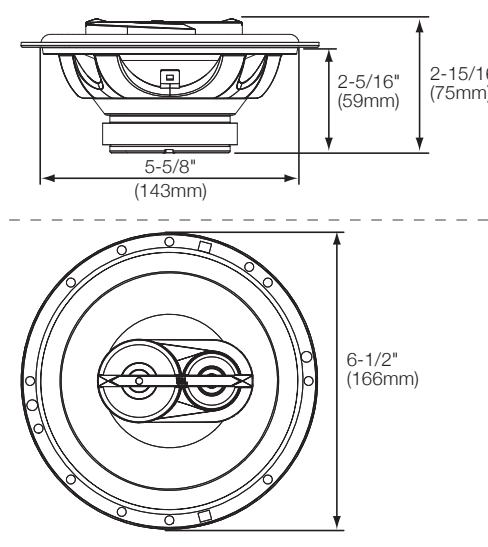

CS763

Торговая марка: JBL
Назначение товара: АВТОМОБИЛЬНАЯ АКУСТИЧЕСКАЯ СИСТЕМА
Иготовитель: ХАРМАН ИНТЕРНЕШНЛ ИНДАСТРИЗ ИНКОРПОРЕЙТЕД, США, 06901 КОННЕКТИКУТ, Г.СТЭМФОРД, АТЛАНТИК СТРИТ 400, ОБИС 1500

SPECIFICATIONS

Table with 8 columns (CS742, CS752, CS753, CS762, CS763, CS769, CS760C) and 15 rows of technical specifications.

TECHNISCHE DATEN

Table with 8 columns (CS742, CS752, CS753, CS762, CS763, CS769, CS760C) and 15 rows of technical specifications in German.

CARACTÉRISTIQUES

Table with 8 columns (CS742, CS752, CS753, CS762, CS763, CS769, CS760C) and 15 rows of technical specifications in French.

ESPECIFICACIONES

Table with 8 columns (CS742, CS752, CS753, CS762, CS763, CS769, CS760C) and 15 rows of technical specifications in Spanish.

SPECIFICATIES

Table with 8 columns (CS742, CS752, CS753, CS762, CS763, CS769, CS760C) and 15 rows of technical specifications in Dutch.

SPECIFIKATIONER

Table with 8 columns (CS742, CS752, CS753, CS762, CS763, CS769, CS760C) and 15 rows of technical specifications in Swedish.

SPECIFICHE

Table with 8 columns (CS742, CS752, CS753, CS762, CS763, CS769, CS760C) and 15 rows of technical specifications in Italian.

SPECIFIKATIONER

Table with 8 columns (CS742, CS752, CS753, CS762, CS763, CS769, CS760C) and 15 rows of technical specifications in Danish.

TEKNISET TIEDOT

Table with 8 columns (CS742, CS752, CS753, CS762, CS763, CS769, CS760C) and 15 rows of technical specifications in Finnish.

仕様

Table with 8 columns (CS742, CS752, CS753, CS762, CS763, CS769, CS760C) and 15 rows of technical specifications in Japanese.

規格

Table with 8 columns (CS742, CS752, CS753, CS762, CS763, CS769, CS760C) and 15 rows of technical specifications in Chinese.

ХАРАКТЕРИСТИКИ

Table with 8 columns (CS742, CS752, CS753, CS762, CS763, CS769, CS760C) and 15 rows of technical specifications in Russian.

DANE TECHNICZNE

Table with 8 columns (CS742, CS752, CS753, CS762, CS763, CS769, CS760C) and 15 rows of technical specifications in Polish.

ESPECIFICAÇÕES

Table with 8 columns (CS742, CS752, CS753, CS762, CS763, CS769, CS760C) and 15 rows of technical specifications in Portuguese.

規格

Table with 8 columns (CS742, CS752, CS753, CS762, CS763, CS769, CS760C) and 15 rows of technical specifications in Chinese.

TEKNIK ÖZELLİKLER

Table with 8 columns (CS742, CS752, CS753, CS762, CS763, CS769, CS760C) and 15 rows of technical specifications in Turkish.