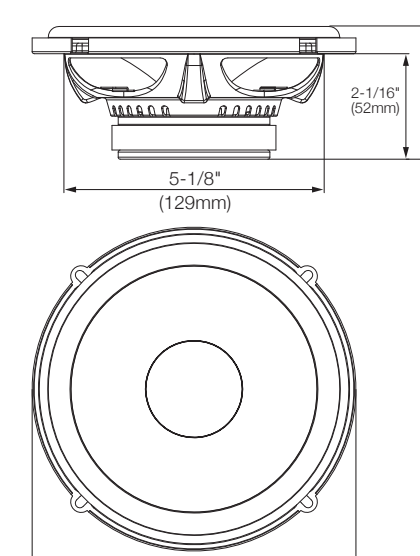

GX302

GX402

GX502

GX602

GX600C

GX642

GX862

GX962/GX963

SPECIFICATIONS

Table with 10 columns (GX302 to GX600C) and 13 rows of specifications including Type, Power, Frequency, Impedance, etc.

TECHNISCHE DATEN

Table with 10 columns (GX302 to GX600C) and 13 rows of technical specifications in German.

CARACTÉRISTIQUES

Table with 10 columns (GX302 to GX600C) and 13 rows of characteristics in French.

ESPECIFICACIONES

Table with 10 columns (GX302 to GX600C) and 13 rows of specifications in Spanish.

SPECIFICATIES

Table with 10 columns (GX302 to GX600C) and 13 rows of specifications in Dutch.

SPECIFIKATIONER

Table with 10 columns (GX302 to GX600C) and 13 rows of specifications in Danish.

SPECIFICHE

Table with 10 columns (GX302 to GX600C) and 13 rows of specifications in Italian.

SPECIFIKATIONER

Table with 10 columns (GX302 to GX600C) and 13 rows of specifications in Danish.

TEKNISET TIEDOT

Table with 10 columns (GX302 to GX600C) and 13 rows of specifications in Finnish.

仕様

Table with 10 columns (GX302 to GX600C) and 13 rows of specifications in Japanese.

規格

Table with 10 columns (GX302 to GX600C) and 13 rows of specifications in Chinese.

ХАРАКТЕРИСТИКИ

Table with 10 columns (GX302 to GX600C) and 13 rows of specifications in Russian.

DANE TECHNICZNE

Table with 10 columns (GX302 to GX600C) and 13 rows of specifications in Polish.

ESPECIFICAÇÕES

Table with 10 columns (GX302 to GX600C) and 13 rows of specifications in Portuguese.

規格

Table with 10 columns (GX302 to GX600C) and 13 rows of specifications in Chinese.

TEKNIK ÖZELLİKLER

Table with 10 columns (GX302 to GX600C) and 13 rows of specifications in Turkish.

Trade name: JBL, Name of goods: AUTOMOBILNAYA AKBUSTIČESKAYA SISTEMA, Manufacturer: Харман Интернешнл Индустриэ Инкорпорейтед, USA, etc.

Dansk

Suomi