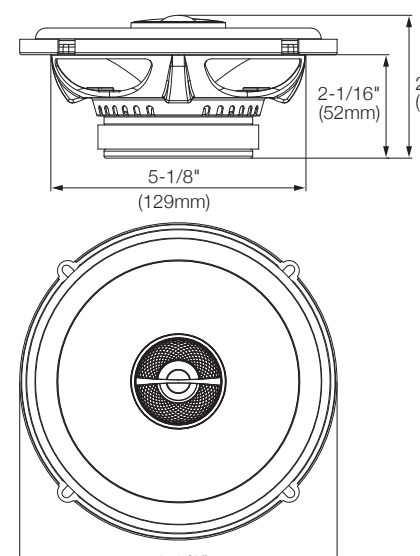

GX302

GX402

GX502

GX602

GX600C

GX642

GX862

GX962/GX963

SPECIFICATIONS

Table with 10 columns (GX302 to GX600C) and 13 rows of specifications including Type, Power, Frequency, Impedance, etc.

TECHNISCHE DATEN

Table with 10 columns (GX302 to GX600C) and 13 rows of technical specifications in German.

CARACTÉRISTIQUES

Table with 10 columns (GX302 to GX600C) and 13 rows of characteristics in French.

ESPECIFICACIONES

Table with 10 columns (GX302 to GX600C) and 13 rows of specifications in Spanish.

SPECIFICATIES

Table with 10 columns (GX302 to GX600C) and 13 rows of specifications in Dutch.

SPECIFIKATIONER

Table with 10 columns (GX302 to GX600C) and 13 rows of specifications in Danish.

SPECIFICHE

Table with 10 columns (GX302 to GX600C) and 13 rows of specifications in Italian.

SPECIFIKATIONER

Table with 10 columns (GX302 to GX600C) and 13 rows of specifications in Danish.

TEKNISET TIEDOT

Table with 10 columns (GX302 to GX600C) and 13 rows of specifications in Finnish.

仕様

Table with 10 columns (GX302 to GX600C) and 13 rows of specifications in Japanese.

規格

Table with 10 columns (GX302 to GX600C) and 13 rows of specifications in Chinese.

ХАРАКТЕРИСТИКИ

Table with 10 columns (GX302 to GX600C) and 13 rows of specifications in Russian.

DANE TECHNICZNE

Table with 10 columns (GX302 to GX600C) and 13 rows of specifications in Polish.

ESPECIFICAÇÕES

Table with 10 columns (GX302 to GX600C) and 13 rows of specifications in Portuguese.

規格

Table with 10 columns (GX302 to GX600C) and 13 rows of specifications in Chinese.

TEKNIK ÖZELLİKLER

Table with 10 columns (GX302 to GX600C) and 13 rows of specifications in Turkish.

Trade name: JBL, Name of goods: AUTOMOBILNAYA AKBUSTIČESKAYA SISTEMA, Manufacturer: Харман Интернешнл Индустриэ Инкорпорейтед, USA, etc.

Dansk

Suomi