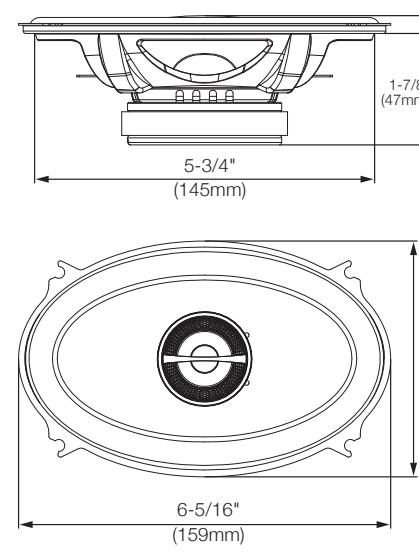

GX302

GX402

GX502

GX602

GX600C

GX642

GX862

GX962/GX963

SPECIFICATIONS

Table with 10 columns (GX302 to GX600C) and 13 rows of specifications including Type, Power, Frequency, Impedance, etc.

TECHNISCHE DATEN

Table with 10 columns (GX302 to GX600C) and 13 rows of technical specifications in German.

CARACTÉRISTIQUES

Table with 10 columns (GX302 to GX600C) and 13 rows of characteristics in French.

ESPECIFICACIONES

Table with 10 columns (GX302 to GX600C) and 13 rows of specifications in Spanish.

SPECIFICATIES

Table with 10 columns (GX302 to GX600C) and 13 rows of specifications in Dutch.

SPECIFIKATIONER

Table with 10 columns (GX302 to GX600C) and 13 rows of specifications in Danish.

SPECIFICHE

Table with 10 columns (GX302 to GX600C) and 13 rows of specifications in Italian.

SPECIFIKATIONER

Table with 10 columns (GX302 to GX600C) and 13 rows of specifications in Danish.

TEKNISET TIEDOT

Table with 10 columns (GX302 to GX600C) and 13 rows of specifications in Finnish.

仕様

Table with 10 columns (GX302 to GX600C) and 13 rows of specifications in Japanese.

規格

Table with 10 columns (GX302 to GX600C) and 13 rows of specifications in Chinese.

ХАРАКТЕРИСТИКИ

Table with 10 columns (GX302 to GX600C) and 13 rows of specifications in Russian.

DANE TECHNICZNE

Table with 10 columns (GX302 to GX600C) and 13 rows of specifications in Polish.

ESPECIFICAÇÕES

Table with 10 columns (GX302 to GX600C) and 13 rows of specifications in Portuguese.

規格

Table with 10 columns (GX302 to GX600C) and 13 rows of specifications in Chinese.

TEKNIK ÖZELLİKLER

Table with 10 columns (GX302 to GX600C) and 13 rows of specifications in Turkish.

Trade name: JBL, Name of goods: AUTOMOBILNAYA AKBUSTIČESKAYA SISTEMA, Manufacturer: Харман Интернешнл Индустриэ Инкорпорейтед, USA, etc.

Dansk

Suomi