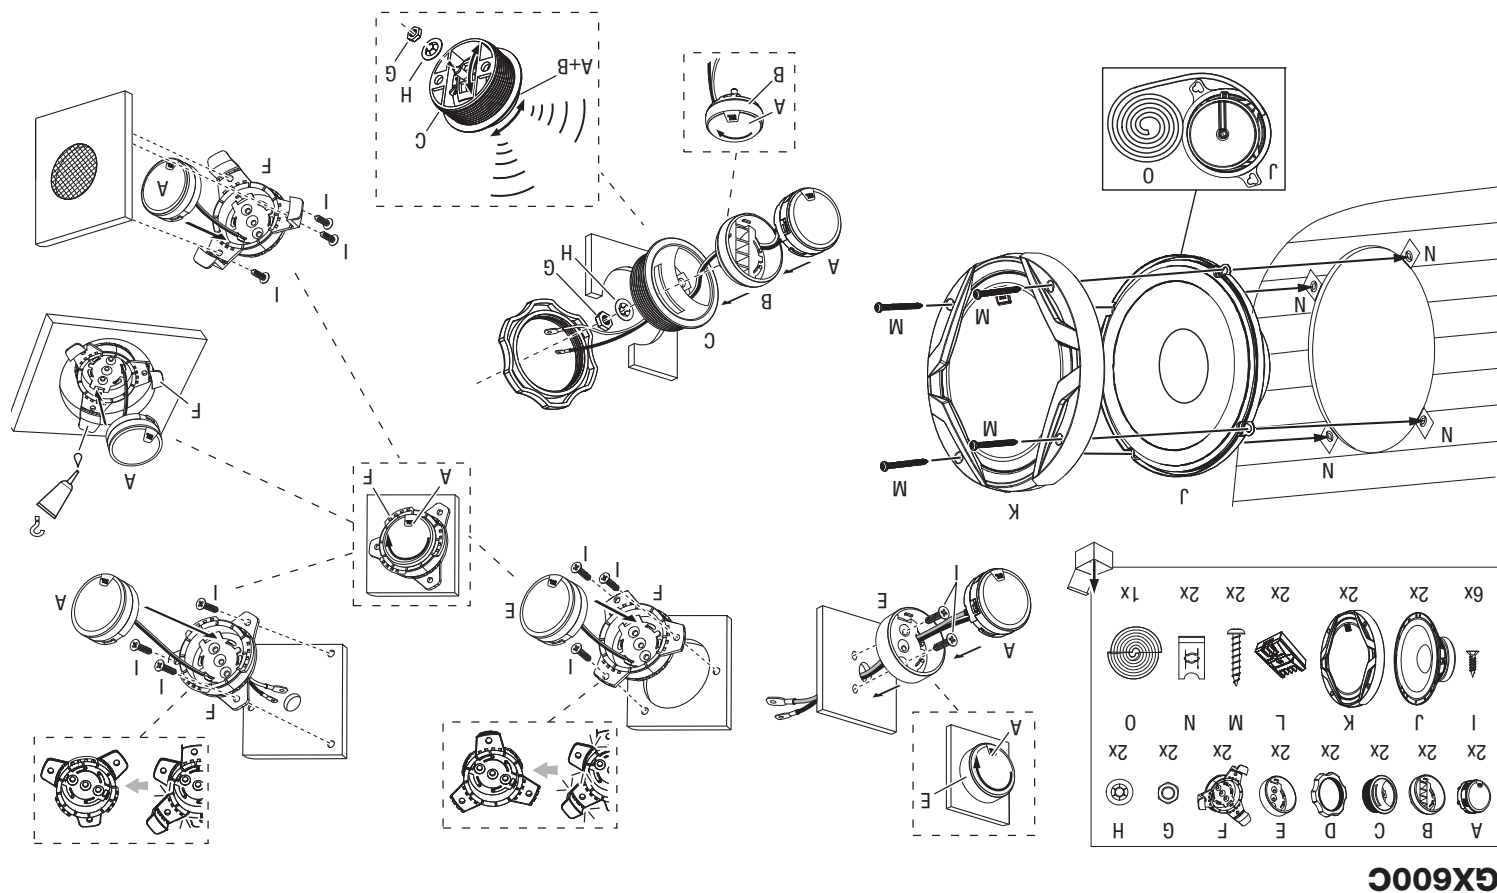

HARMAN

© 2014 HARMAN International Industries, Incorporated. Tous droits réservés.
JBL est une marque de Harman International Industries, Inc., déposée aux États-Unis et/ou dans d'autres pays.

© 2014 HARMAN International Industries, Incorporated. Alle rettigheder forbeholdes.
JBL, varemærket tilhører Harman International Industries, Inc., registreret i USA og/eller andre lande.

© 2014 HARMAN International Industries, Incorporated. 無断複写・転載を禁じます。
JBLは米国及び/その他に於けるHarman International Industries, Incorporatedの登録商標です。

製品の仕様および外観は、改良のため予告無く変更する場合があります。

© 2014 HARMAN International Industries, Incorporated. 保留一切権利。
JBL 为在美国及/或其他国家注册的哈曼国际工业公司 (Harman International Industries, Incorporated) 的商标。

以上规格如有变更，恕不另行通知。

© 2014 HARMAN International Industries, Incorporated. 保留所有權利。
JBL 是 Harman International Industries, Incorporated 在美國及/或其他國家或地區的註冊商標。

功能、規格和外觀如有更改，恕不另行通知。

JBL® GX-SERIES

car audio speaker
car-audio lautsprecher
haut-parleur pour voiture
altavoz de audio para auto-
móvil
audioluidspreker voor in
de auto
diffusore audio per auto-
mobile
bilhögtalare
bilhøjtaler
autokaiutin
カーオーディオ・スピーカー
车载扬声器
автомобильный
громкоговоритель
głośnik samochodowy
coluna de som para automó-
vel
車用音響喇叭
araç hoparlörü

**INSTALLATION MANUAL
EINBAUANLEITUNG
GUIDE D'INSTALLATION
MANUAL DE INSTALACIÓN
MONTAGEHANDLEIDING
INSTALLAZIONE MANUALE
INSTALLATIONS MANUALE
INSTALLATIONSVEJLEDNING
ASENNUSOHJE
取付説明書
安裝手冊
РУКОВОДСТВО ПО
УСТАНОВКЕ
PODRĘCZNIK INSTALACJI
MANUAL DE INSTALAÇÃO
安裝手冊
KURULUM KILAVUZU**