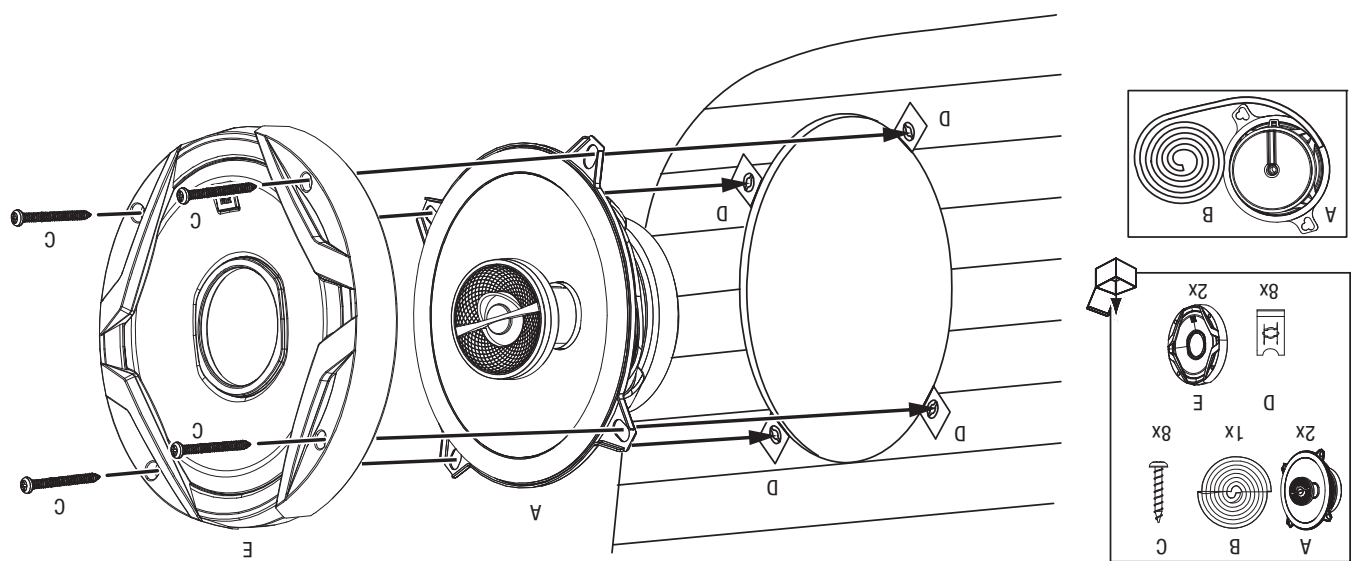

GX502, GX962, GX963