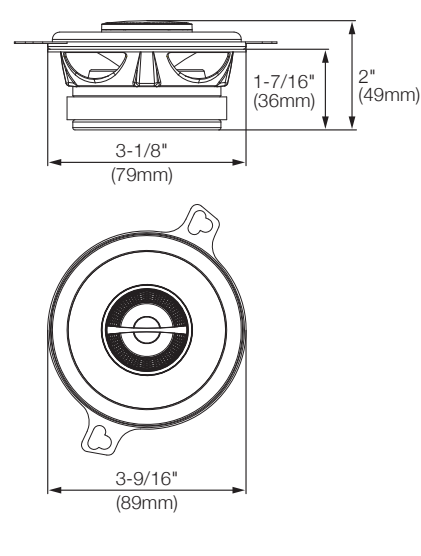

GX302

GX402

GX502

GX602

GX600C

GX642

GX862

GX962/GX963

SPECIFICATIONS

Table with 10 columns (GX302 to GX600C) and 13 rows of specifications including Type, Power, Frequency, Impedance, etc.

TECHNISCHE DATEN

Table with 10 columns (GX302 to GX600C) and 13 rows of technical specifications in German.

CARACTÉRISTIQUES

Table with 10 columns (GX302 to GX600C) and 13 rows of characteristics in French.

ESPECIFICACIONES

Table with 10 columns (GX302 to GX600C) and 13 rows of specifications in Spanish.

SPECIFICATIES

Table with 10 columns (GX302 to GX600C) and 13 rows of specifications in Dutch.

SPECIFIKATIONER

Table with 10 columns (GX302 to GX600C) and 13 rows of specifications in Danish.

SPECIFICHE

Table with 10 columns (GX302 to GX600C) and 13 rows of specifications in Italian.

SPECIFIKATIONER

Table with 10 columns (GX302 to GX600C) and 13 rows of specifications in Danish.

TEKNISET TIEDOT

Table with 10 columns (GX302 to GX600C) and 13 rows of specifications in Finnish.

仕様

Table with 10 columns (GX302 to GX600C) and 13 rows of specifications in Japanese.

規格

Table with 10 columns (GX302 to GX600C) and 13 rows of specifications in Chinese.

ХАРАКТЕРИСТИКИ

Table with 10 columns (GX302 to GX600C) and 13 rows of specifications in Russian.

DANE TECHNICZNE

Table with 10 columns (GX302 to GX600C) and 13 rows of specifications in Polish.

ESPECIFICAÇÕES

Table with 10 columns (GX302 to GX600C) and 13 rows of specifications in Portuguese.

規格

Table with 10 columns (GX302 to GX600C) and 13 rows of specifications in Chinese.

TEKNIK ÖZELLİKLER

Table with 10 columns (GX302 to GX600C) and 13 rows of specifications in Turkish.

Trade name: JBL, Name of goods: AUTOMOBILNAYA AKBUSTIČESKAYA SISTEMA, Manufacturer: Харман Интернешнл Индустриэ Инкорпорейтед, USA, etc.

Dansk

Suomi