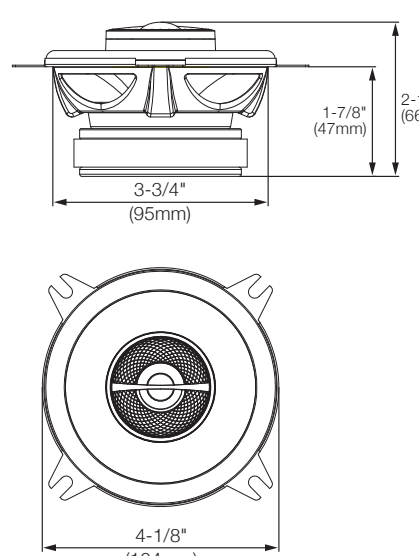

GX302

GX402

GX502

GX602

GX600C

GX642

GX862

GX962/GX963

SPECIFICATIONS

Table with 10 columns (GX302 to GX600C) and 13 rows of specifications including Type, Power, Frequency, Impedance, etc.

TECHNISCHE DATEN

Table with 10 columns (GX302 to GX600C) and 13 rows of technical specifications in German.

CARACTÉRISTIQUES

Table with 10 columns (GX302 to GX600C) and 13 rows of characteristics in French.

ESPECIFICACIONES

Table with 10 columns (GX302 to GX600C) and 13 rows of specifications in Spanish.

SPECIFICATIES

Table with 10 columns (GX302 to GX600C) and 13 rows of specifications in Dutch.

SPECIFIKATIONER

Table with 10 columns (GX302 to GX600C) and 13 rows of specifications in Danish.

SPECIFICHE

Table with 10 columns (GX302 to GX600C) and 13 rows of specifications in Italian.

SPECIFIKATIONER

Table with 10 columns (GX302 to GX600C) and 13 rows of specifications in Danish.

TEKNISET TIEDOT

Table with 10 columns (GX302 to GX600C) and 13 rows of specifications in Finnish.

仕様

Table with 10 columns (GX302 to GX600C) and 13 rows of specifications in Japanese.

規格

Table with 10 columns (GX302 to GX600C) and 13 rows of specifications in Chinese.

ХАРАКТЕРИСТИКИ

Table with 10 columns (GX302 to GX600C) and 13 rows of specifications in Russian.

DANE TECHNICZNE

Table with 10 columns (GX302 to GX600C) and 13 rows of specifications in Polish.

ESPECIFICAÇÕES

Table with 10 columns (GX302 to GX600C) and 13 rows of specifications in Portuguese.

規格

Table with 10 columns (GX302 to GX600C) and 13 rows of specifications in Chinese.

TEKNIK ÖZELLİKLER

Table with 10 columns (GX302 to GX600C) and 13 rows of specifications in Turkish.

Trade name: JBL, Name of goods: AUTOMOBILNAYA AKBUSTIČESKAYA SISTEMA, Manufacturer: Харман Интернешнл Индустриэ Инкорпорейтед, USA, etc.

Dansk

Suomi