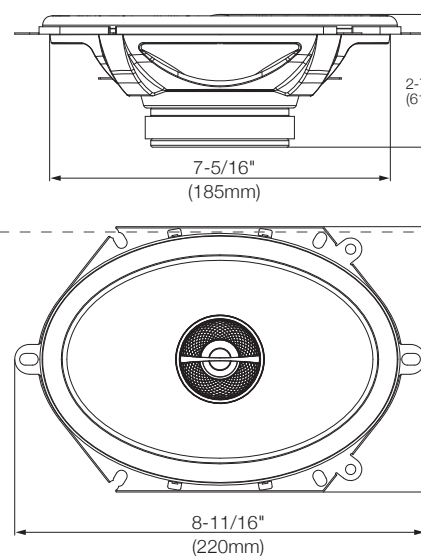

GX302

GX402

GX502

GX602

GX600C

GX642

GX862

GX962/GX963

SPECIFICATIONS

Table with 10 columns (GX302 to GX600C) and 13 rows of specifications including Type, Power, Frequency, Impedance, etc.

TECHNISCHE DATEN

Table with 10 columns (GX302 to GX600C) and 13 rows of technical specifications in German.

CARACTÉRISTIQUES

Table with 10 columns (GX302 to GX600C) and 13 rows of characteristics in French.

ESPECIFICACIONES

Table with 10 columns (GX302 to GX600C) and 13 rows of specifications in Spanish.

SPECIFICATIES

Table with 10 columns (GX302 to GX600C) and 13 rows of specifications in Dutch.

SPECIFIKATIONER

Table with 10 columns (GX302 to GX600C) and 13 rows of specifications in Danish.

SPECIFICHE

Table with 10 columns (GX302 to GX600C) and 13 rows of specifications in Italian.

SPECIFIKATIONER

Table with 10 columns (GX302 to GX600C) and 13 rows of specifications in Danish.

TEKNISET TIEDOT

Table with 10 columns (GX302 to GX600C) and 13 rows of specifications in Finnish.

仕様

Table with 10 columns (GX302 to GX600C) and 13 rows of specifications in Japanese.

規格

Table with 10 columns (GX302 to GX600C) and 13 rows of specifications in Chinese.

ХАРАКТЕРИСТИКИ

Table with 10 columns (GX302 to GX600C) and 13 rows of specifications in Russian.

DANE TECHNICZNE

Table with 10 columns (GX302 to GX600C) and 13 rows of specifications in Polish.

ESPECIFICAÇÕES

Table with 10 columns (GX302 to GX600C) and 13 rows of specifications in Portuguese.

規格

Table with 10 columns (GX302 to GX600C) and 13 rows of specifications in Chinese.

TEKNIK ÖZELLİKLER

Table with 10 columns (GX302 to GX600C) and 13 rows of specifications in Turkish.

Trade name: JBL, Name of goods: AUTOMOBILNAYA AKBUSTIČESKAYA SISTEMA, Manufacturer: Харман Интернешнл Индустриэ Инкорпорейтед, USA, etc.

Dansk

Suomi