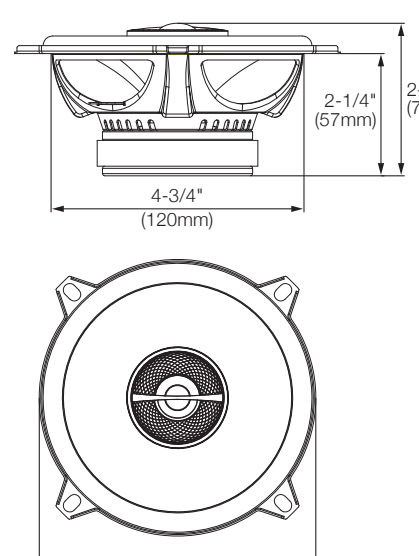

GX302

GX402

GX502

GX602

GX600C

GX642

GX862

GX962/GX963

SPECIFICATIONS

Table with 10 columns (GX302 to GX600C) and 13 rows of specifications including Type, Power, Frequency, Impedance, etc.

TECHNISCHE DATEN

Table with 10 columns (GX302 to GX600C) and 13 rows of technical specifications in German.

CARACTÉRISTIQUES

Table with 10 columns (GX302 to GX600C) and 13 rows of characteristics in French.

ESPECIFICACIONES

Table with 10 columns (GX302 to GX600C) and 13 rows of specifications in Spanish.

SPECIFICATIES

Table with 10 columns (GX302 to GX600C) and 13 rows of specifications in Dutch.

SPECIFIKATIONER

Table with 10 columns (GX302 to GX600C) and 13 rows of specifications in Danish.

SPECIFICHE

Table with 10 columns (GX302 to GX600C) and 13 rows of specifications in Italian.

SPECIFIKATIONER

Table with 10 columns (GX302 to GX600C) and 13 rows of specifications in Danish.

TEKNISET TIEDOT

Table with 10 columns (GX302 to GX600C) and 13 rows of specifications in Finnish.

仕様

Table with 10 columns (GX302 to GX600C) and 13 rows of specifications in Japanese.

規格

Table with 10 columns (GX302 to GX600C) and 13 rows of specifications in Chinese.

ХАРАКТЕРИСТИКИ

Table with 10 columns (GX302 to GX600C) and 13 rows of specifications in Russian.

DANE TECHNICZNE

Table with 10 columns (GX302 to GX600C) and 13 rows of specifications in Polish.

ESPECIFICAÇÕES

Table with 10 columns (GX302 to GX600C) and 13 rows of specifications in Portuguese.

規格

Table with 10 columns (GX302 to GX600C) and 13 rows of specifications in Chinese.

TEKNIK ÖZELLİKLER

Table with 10 columns (GX302 to GX600C) and 13 rows of specifications in Turkish.

Trade name: JBL, Name of goods: AUTOMOBILNAYA AKBUSTIČESKAYA SISTEMA, Manufacturer: Харман Интернешнл Индустриэ Инкорпорейтед, USA, etc.

Dansk

Suomi