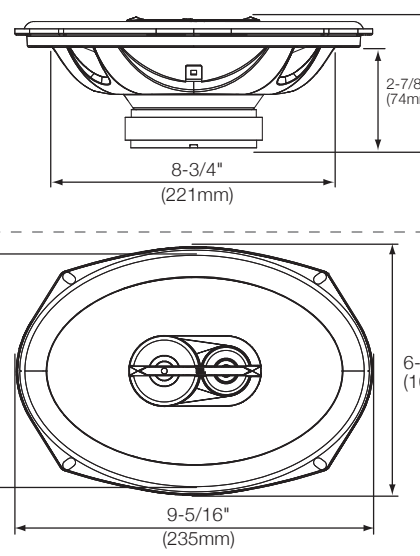

SPECIFICATIONS

Table with 10 columns (GX302 to GX600C) and 13 rows of specifications including Type, Power, Frequency, Impedance, etc.

TECHNISCHE DATEN

Table with 10 columns (GX302 to GX600C) and 13 rows of technical specifications in German.